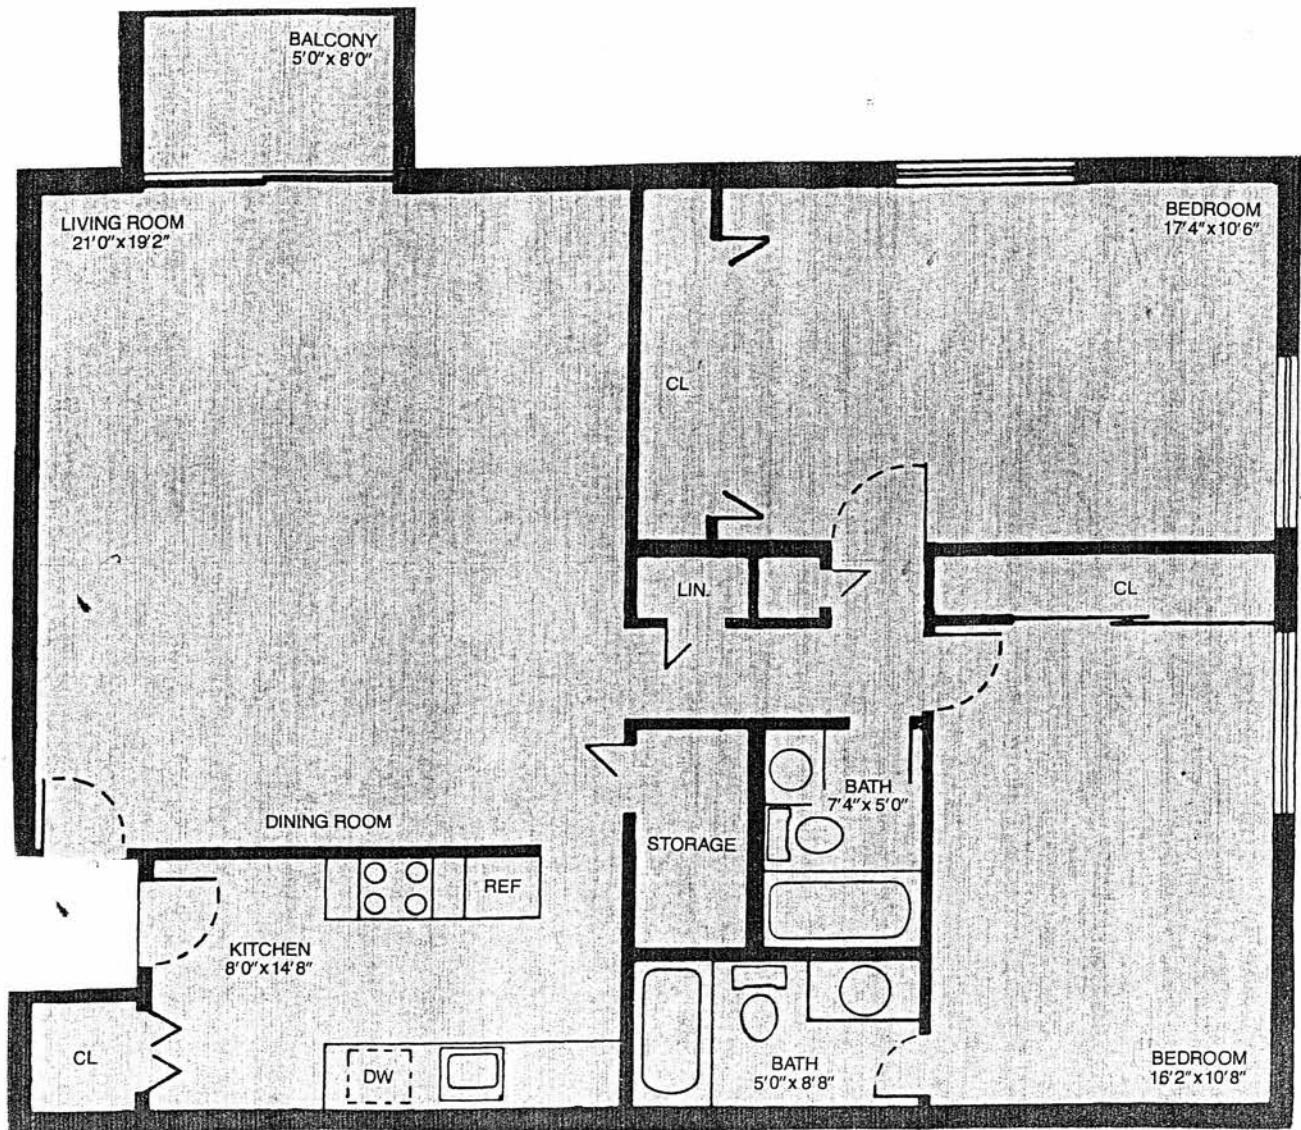

Two Bedroom, Two Bath Deluxe Residence (Located only in Buildings B,C,D)

Kings Creek South Condominium, Inc
7735 SW 86 Street
Miami, Florida 33143